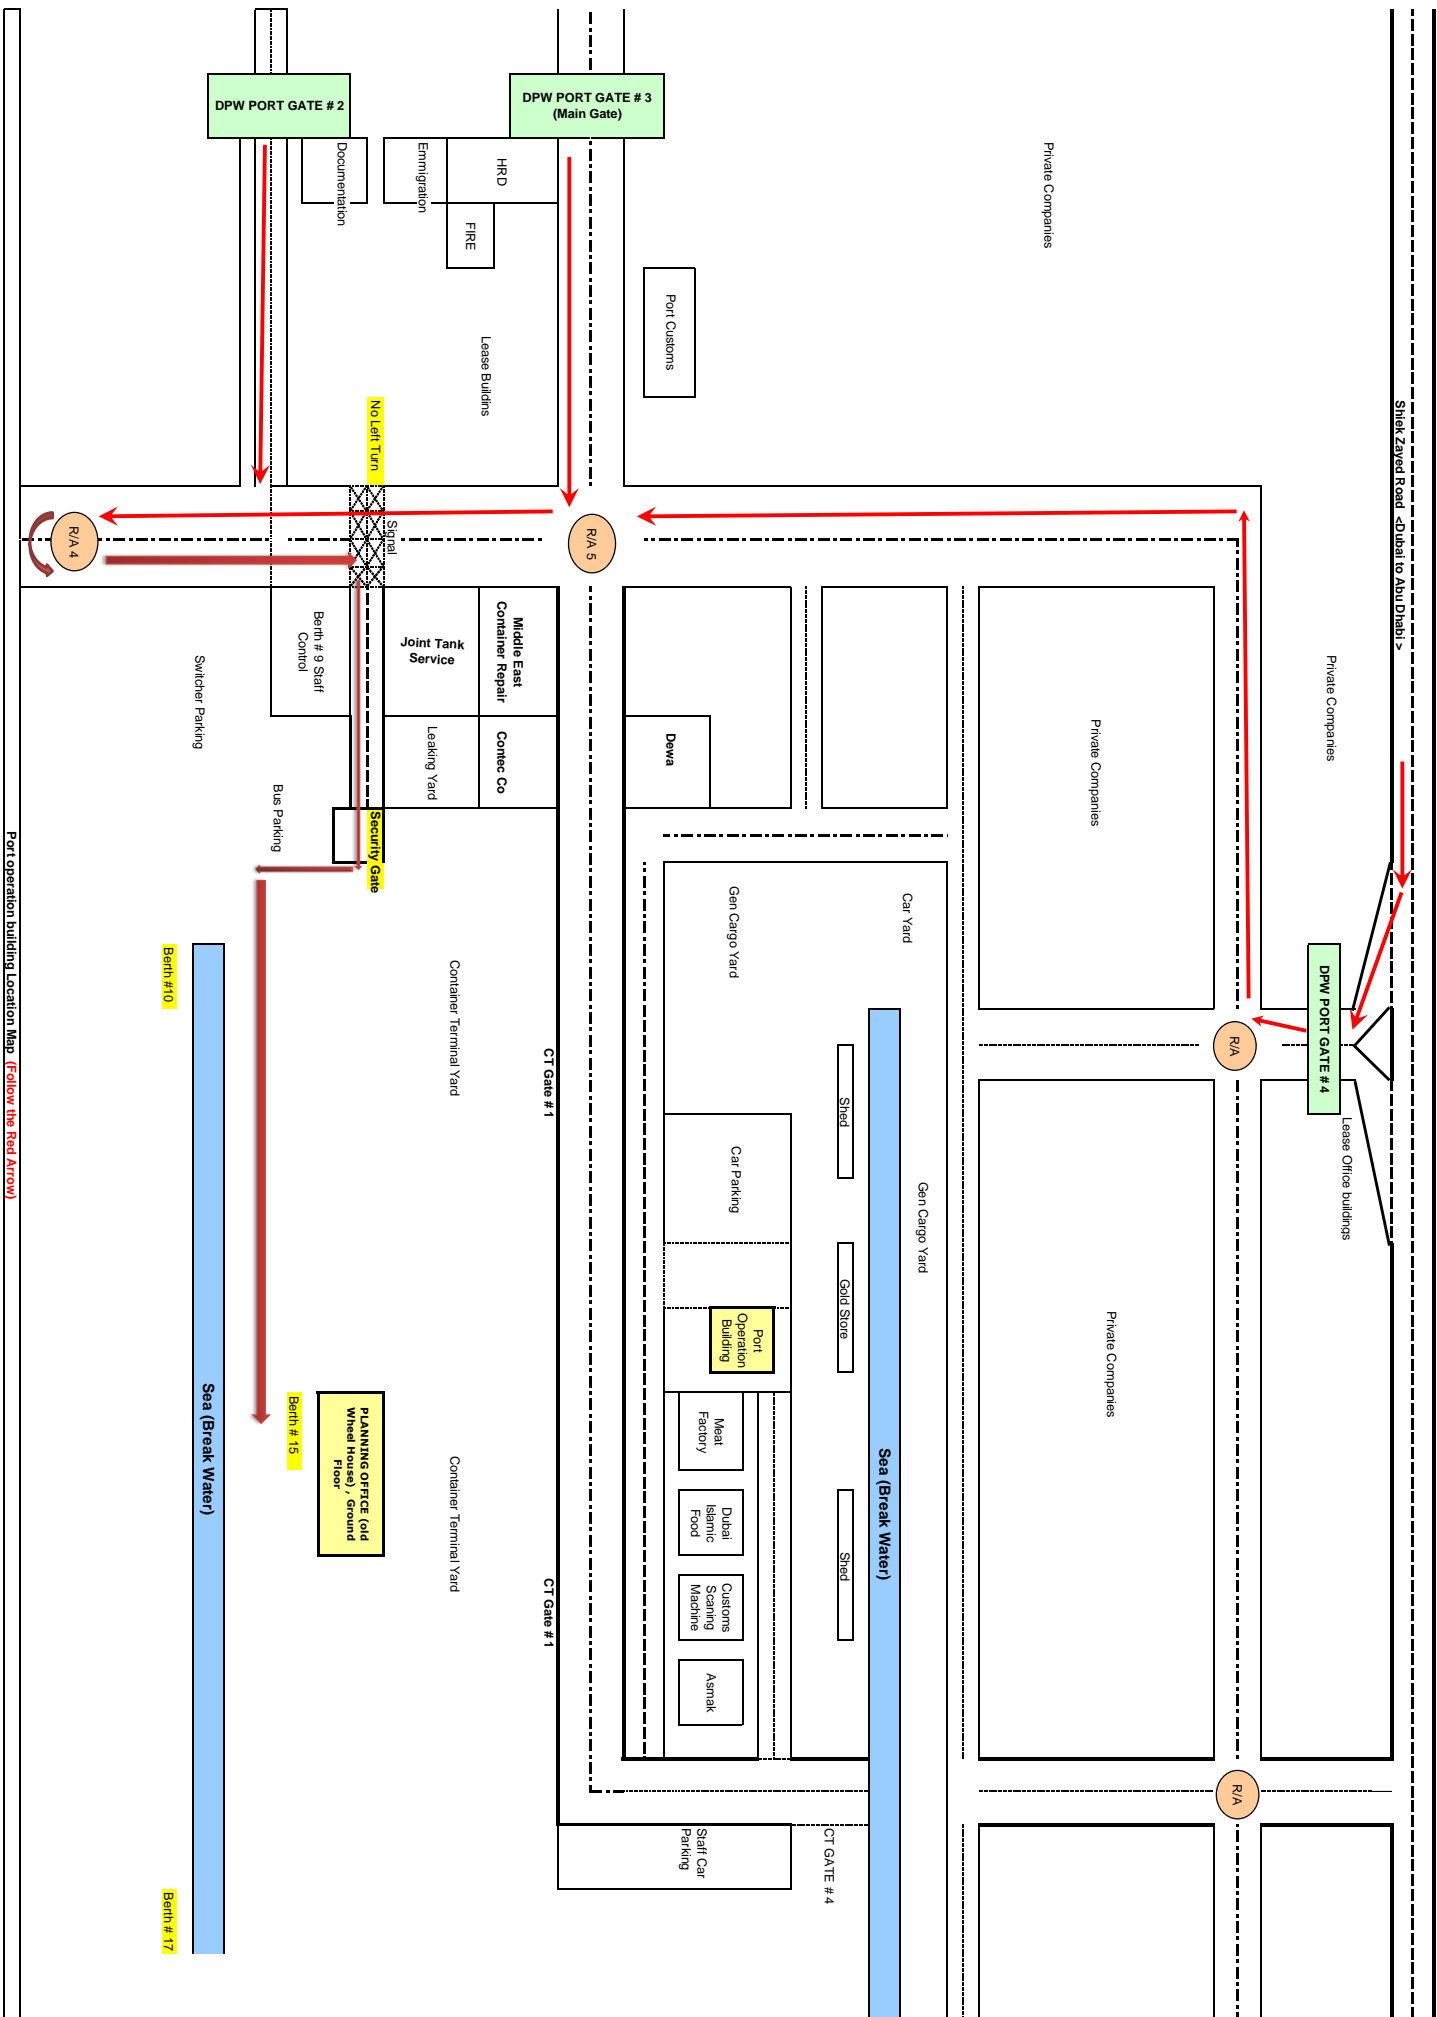

Port operation building Location Map (Follow the Red Arrow)