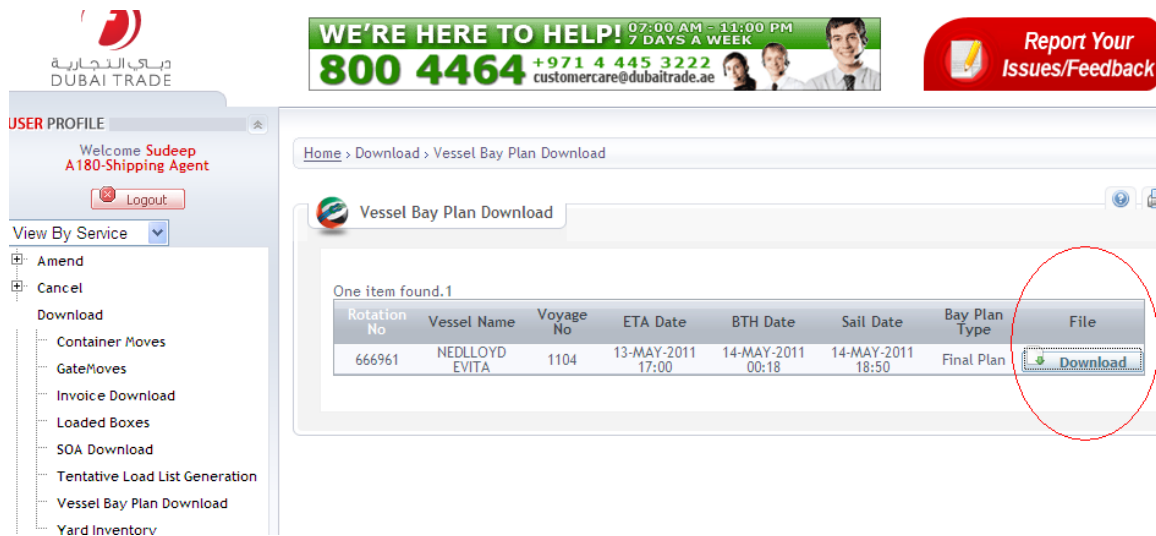

5. Click on Download Link as below

6. Click on Voyage Bay Plan Download Link as below

7. Enter the rotation number as below and click on Search Link

8. The following will be opened and click on Download Link as below