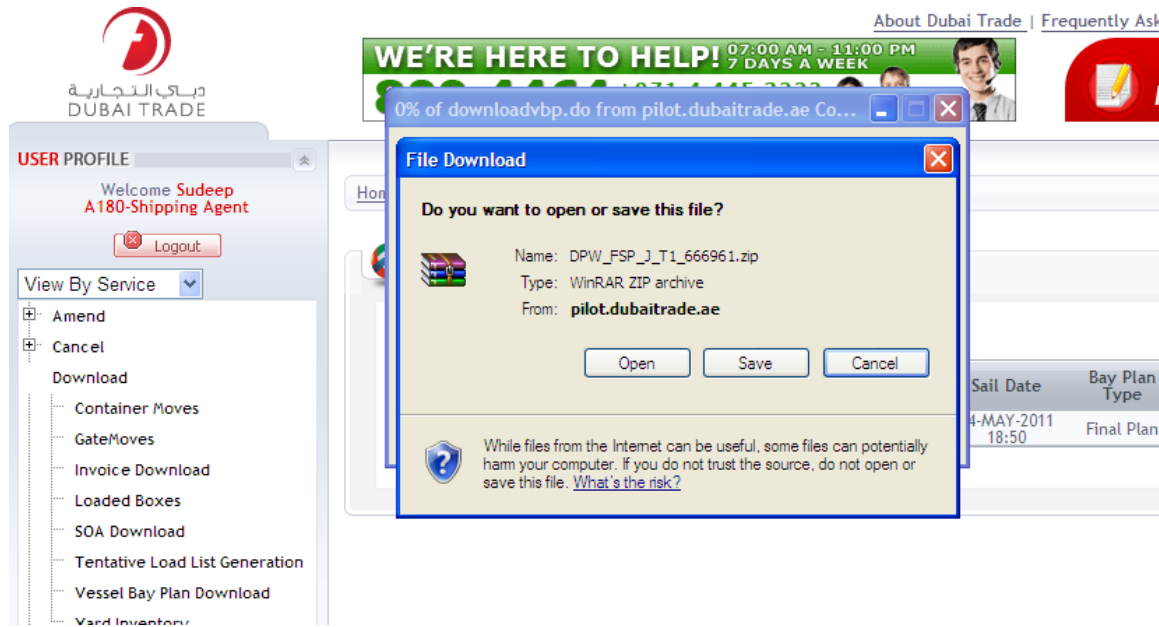

9. The following dialog box will be opened and save the zipped file in Desktop