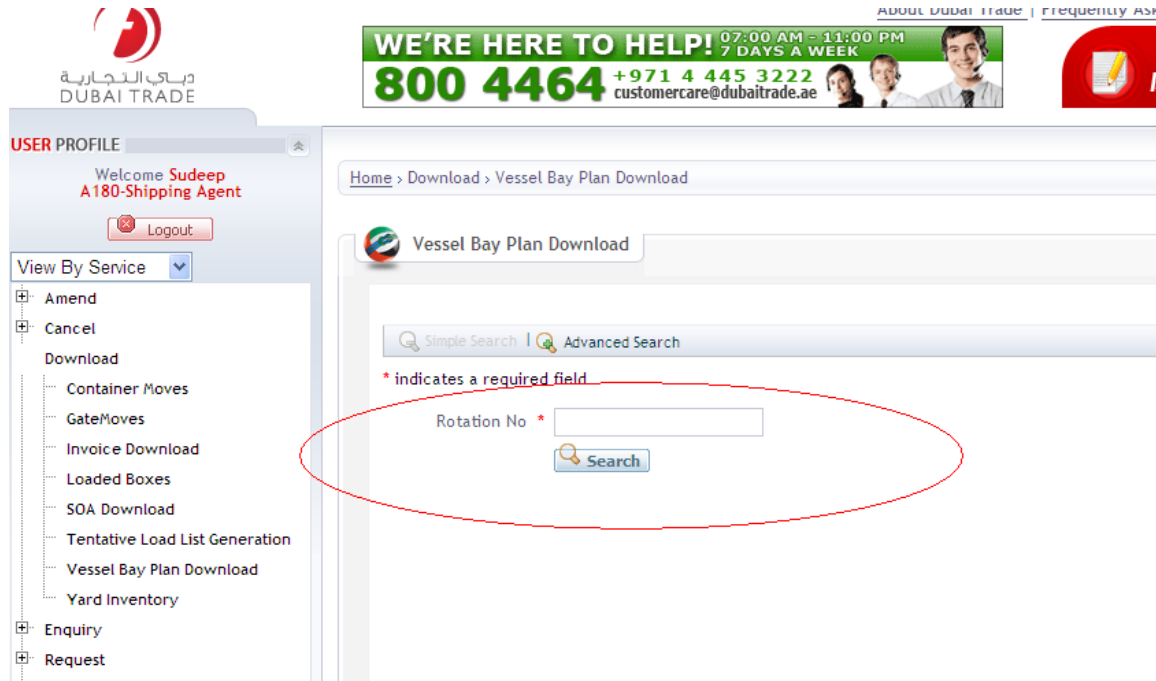

3. Open Internet browser and type www.dubaitrade.ae the following page will be opened.

4. Please enter Dubai Trade User Credentials (received from vessel agent) and click on Sign-In Link. The following page will be open

5. Click on Download Link as below

6. Click on Voyage Bay Plan Download Link as below

7. Enter the rotation number as below and click on Search Link

8. The following will be opened and click on Download Link as below