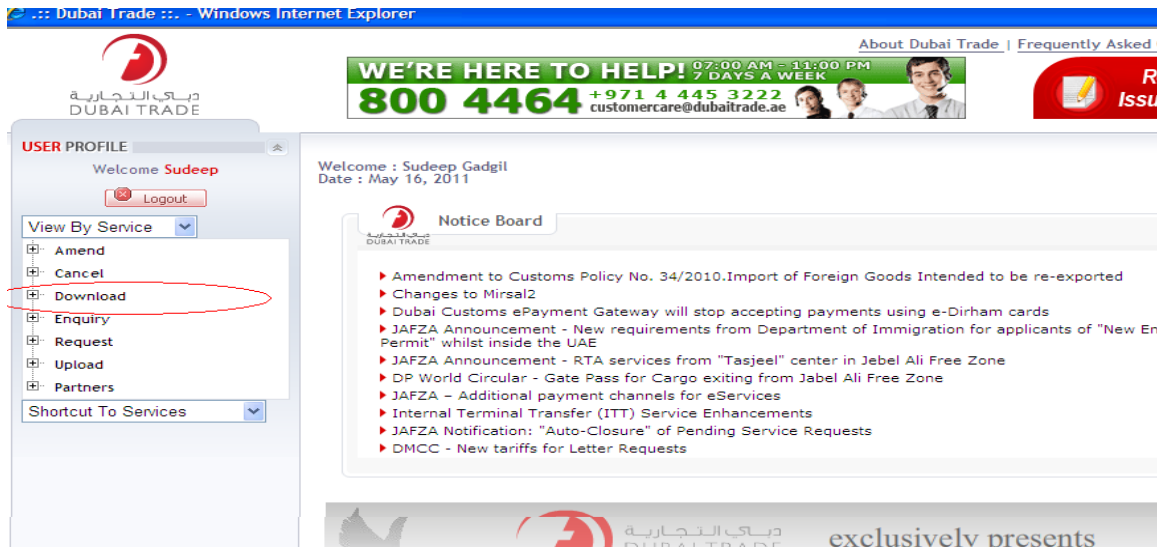

5. Click on Download Link as below